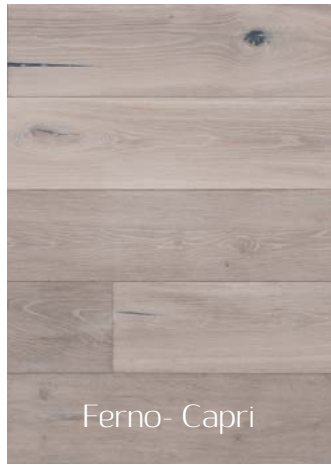

Montage™

EUROPEAN OAK

16 NEW COLORS

SPECIFICATIONS

Species:	European White Oak
Plank Dimensions:	9/16" x 7.5" x 72" RL
Grade:	Character
Texture:	
-Baroque	Timeworn Brushed
-Ferno	Brushed
-Portofino	Distressed Age Crafted
Construction:	Engineered
Finish:	UV Oiled Woca
Wear Layer	3mm Sawn
Carton Quantity:	31 Sft./Ctn.
Installation:	Glue • Float • Staple (glue assist)

Baroque - Forli

Baroque - Russo

Baroque - Marche

Baroque - Lazio

Baroque - Palma

Ferno- Capri

Ferno- Monterosso

Ferno- Levante